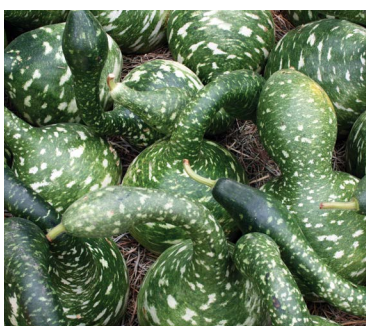

WE DELIVER!

Our fleet of Wilson Farm trucks can deliver your order to you.

Delivery charges apply and are calculated by location. Call for more information.

PUMPKINS AND SQUASH

Snowball Pumpkin

A smaller relative of the Moonshine pumpkin, Snowball's short vines are loaded with glowing white fruit. It's edible and it's the perfect size for kids and decorating small spaces.

Colorado Sunrise

Extremely flat with very nice ribbing. Unique variable color. Works great for stacking!

Atlantic Giant Pumpkin

Available in sizes from 50-175+ lbs, this mammoth pumpkin will provide the wow factor for your displays. Inquire about special orders of pumpkins up to 1200 lbs.

One Too Many Pumpkin

This eccentric pumpkin sports a white background, speckled with red "veins" that creep up to the stem. This novelty pumpkin will make any autumn display pop.

Crystal Star / Cotton Candy / Blanco

These pumpkins boast a true all-white color. Their varied shapes and sizes will provide a unique look in any display.

Kakai (Tiger) Pumpkin

At 5-8 lbs, and adorned with mottled blackish green stripes on an orange-yellow background, this pumpkin is not only great to look at, it contains tasty hull-less seeds that are great for snacking!